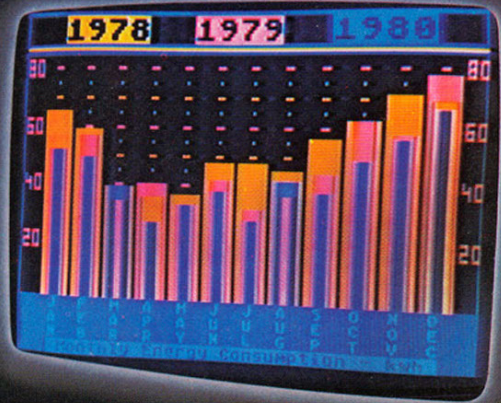

Canon

St★rWriter 60/70

Mode d'emploi

FRENCH

MORE COLOR. MORE SOUND. MORE GRAPHICS CAPABILITIES.

ATARI 400

ATARI 800

Compare the built-in features of leading microcomputers with the Atari personal computers. And go ahead, compare apples and oranges. Their most expensive against our least expensive: the ATARI® 400™.

Start with graphics capabilities. The ATARI 400 offers 128 color variations. 16 colors in 8 luminance levels. Plus 29 keystroke graphics symbols and 8 graphics modes. All controlled from a full 57 key ASCII keyboard. With upper and lower case. And the system is FCC approved with a built-in RF modulator. That's just for openers.

Now, compare sound capabilities. Four separate sound channels and a

built-in speaker. With the optional audio/digital recorder, you can add Atari's unique Talk & Teach™ Educational System cassettes.

Here's the clincher: Solid state (ROM) software. For home management, business and entertainment. Or just plug in an Atari 10K BASIC or Assembler language cartridge and the full power of the computer is in your hands.