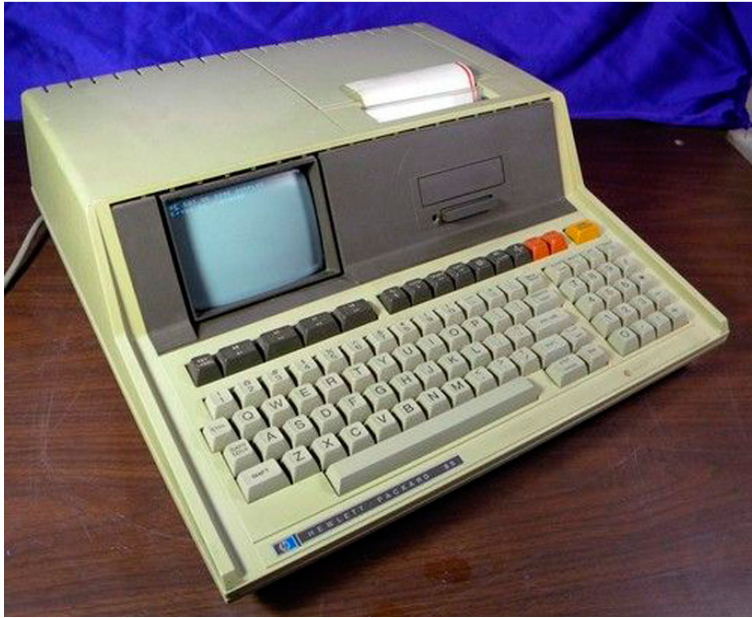

Canon

St★rWriter 60/70

Mode d'emploi

FRENCH

MORE COLOR. MORE SOUND. MORE GRAPHICS CAPABILITIES.

ATARI 400

ATARI 800

Compare the built-in features of leading microcomputers with the Atari personal computers. And go ahead, compare apples and oranges. Their most expensive against our least expensive: the ATARI® 400™.

Start with graphics capabilities. The ATARI 400 offers 128 color variations. 16 colors in 8 luminance levels. Plus 29 keystroke graphics symbols and 8 graphics modes. All controlled from a full 57 key ASCII keyboard. With upper and lower case. And the system is FCC approved with a built-in RF modulator. That's just for openers.

Now, compare sound capabilities. Four separate sound channels and a

built-in speaker. With the optional audio/digital recorder, you can add Atari's unique Talk & Teach™ Educational System cassettes.

Here's the clincher: Solid state (ROM) software. For home management, business and entertainment. Or just plug in an Atari 10K BASIC or Assembler language cartridge and the full power of the computer is in your hands.

With a high-speed serial I/O port that allows you to add a whole family of smart peripherals. Including up to four individually accessible disk drives. And a high speed dot-matrix impact printer. And, the Atari Program Recorder is included with the 800 system. Suggested retail price for the ATARI 800 (including recorder) is \$999.99.